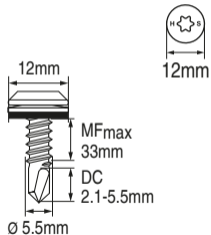

S-MD 33PS 5.5x50

202430

Rostfrei / Inox / Stainless

2068787