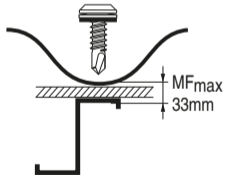

S-MD 33PS 5.5x50

202430

Rostfrei / Inox / Stainless

2068787